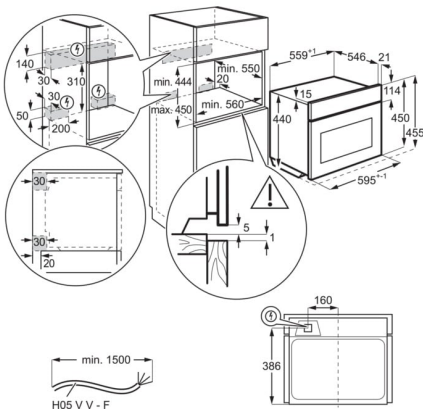

Product Specification

Plug	No
Self-Cleaning?	Clean enamel
Cavity coating	Grey Enamel
Dimensions (mm) (HxWxD)	455x595x567
Dimensions (Built-in, mm)	450x560x550
Total electricity loading, W	3000
Voltage (V)	220-240
Required Fuse	16
Frequency (Hz)	50
Cord Length	1.5
Temperature range	30°C - 230°C
Maximum Microwave output (W)	1000
Cavity Size (L)	43
Largest Surface area	1424
Colour	Stainless steel
Noise	53
Energy class	No
Energy consumption per EU standard cycle	0
ProdPartCode	All Open

Top Oven Cooking Functions

Bottom, Grill, Grill + bottom, Grill + bottom + fan, Grill + bottom + microwave, Grill + fan, Grill + fan + microwave, Grill + microwave, Microwave, Ring + bottom + fan, Ring + fan, Ring + fan + microwave

PSGBOV180DE0000H