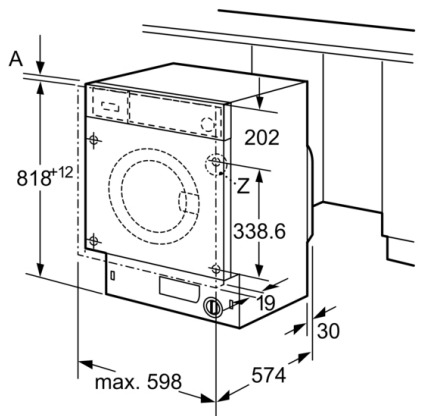

Construction type: Built-in

Height of removable worktop: -2 mm

Dimensions of the product: 818 x 596 x 544 mm

Net weight: 76.1 kg

Connection rating: 2300 W

Fuse protection: 10 A

Voltage: 220-240 V

Frequency: 50 Hz

**Serie | 6, Built-in washing machine, 8 kg,
1400 rpm
WIW28302GB**

measurements in mm

Z detail

measurements in mm

measurements in mm

measurements in mm