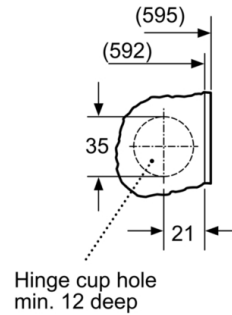

Technical Information

- adjustable base height: 15 cm
- adjustable base depth: 6.5 cm
- Height adjustment with cardanDrive

¹ Scale of Energy Efficiency Classes from A to G

² Energy consumption in kWh per 100 cycles (in programme Eco 40-60)

**Serie | 6, Built-in washing machine, 8 kg,
1400 rpm
WIW28302GB**

measurements in mm

Z detail

measurements in mm

measurements in mm

measurements in mm