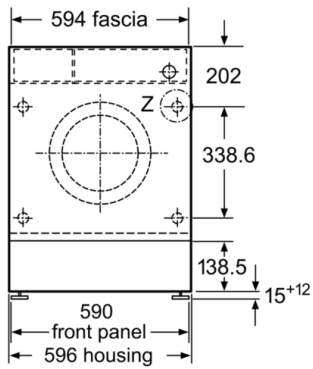

Construction type: Built-in

Height of removable worktop: -2 mm

Dimensions of the product: 818 x 596 x 544 mm

Net weight: 76.1 kg

Connection rating: 2300 W

Fuse protection: 10 A

Voltage: 220-240 V

Frequency: 50 Hz

Approval certificates: CE, E17D UKCA marking, VDE

Length of electrical supply cord: 210 cm

Door hinge: Left

Wheels: No

EAN code: 4242005348343

Installation type: Full-integrated

Optional accessories

WMZ20441 : Height-adjustable feet

Technical Information

- adjustable base height: 15 cm
- adjustable base depth: 6.5 cm
- Height adjustment with cardanDrive

¹ Scale of Energy Efficiency Classes from A to G

² Energy consumption in kWh per 100 cycles (in programme Eco 40-60)

**Serie | 6, Built-in washing machine, 8 kg,
1400 rpm
WIW28302GB**

measurements in mm

Z detail

measurements in mm

measurements in mm

measurements in mm