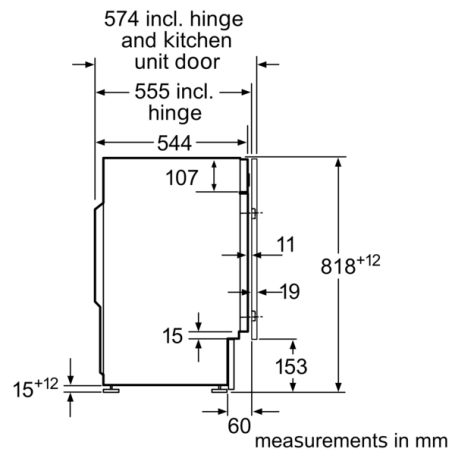

Construction type: Built-in

Height of removable worktop: -2 mm

Dimensions of the product: 818 x 596 x 544 mm

Net weight: 76.1 kg

Connection rating: 2300 W

Fuse protection: 10 A

Voltage: 220-240 V

Frequency: 50 Hz

Approval certificates: CE, E17D UKCA marking, VDE

Length of electrical supply cord: 210 cm

Door hinge: Left

Wheels: No

EAN code: 4242005348343

Installation type: Full-integrated

Optional accessories

WMZ20441 : Height-adjustable feet

Technical Information

- adjustable base height: 15 cm
- adjustable base depth: 6.5 cm
- Height adjustment with cardanDrive

¹ Scale of Energy Efficiency Classes from A to G

² Energy consumption in kWh per 100 cycles (in programme Eco 40-60)

**Serie | 6, Built-in washing machine, 8 kg,
1400 rpm
WIW28302GB**

measurements in mm

Z detail

measurements in mm

measurements in mm

measurements in mm