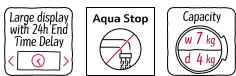

WASHER DRYER, 7/4 KG  
V6540X3GB

Optional accessories

Z7070X0	Accessory
Z7080X0	Accessory

- ✓ Large LED Display – Large display for easier navigation and wash programme delay of up to 24 hours
- ✓ Aqua Stop – For a lifetime protection in case of water damage.
- ✓ 7/4 kg load capacity: wash 7 kg, dry 4 kg.

Features

Technical Data

Energy Efficiency Class Wash/Dry cycle(Regulation):	..... E
Energy Efficiency Class Eco 40-60 programme (Regulation):	E
Weighted energy consumption in kWh per 100 full Wash/Dry cycles:	..... 266 kWh
Weighted energy consumption in kWh per 100 washing cycles of eco 40-60 programme:	..... 77 kWh
Maximum capacity in kg in a Wash/Dry cycle:	..... 4.0
Maximum capacity in kg in a wash cycle:	..... 7.0
The water consumption of the full wash and dry cycle in liters per cycle:	..... 68 l
The water consumption of the eco programme in liters per cycle:	44 l
Duration of the full wash and dry cycle in hours and mins at rated capacity:	..... 5:30 h
Duration of eco 40-60 programme in hours and mins at rated capacity:	..... 2:50 h
Spin-drying efficiency class of eco 40-60 programme:	..... B
Airborne acoustical noise emissions :	..... 72 dB(A) re 1 pW
Airborne acoustical noise emission class:	..... A
Built-in / Free-standing:	..... Built-in
Removable top:	..... No
Door hinge:	..... Left
Length electrical supply cord:	..... 220.0 cm
Dimensions of the product:	..... 820 x 595 x 584 mm
Net weight:	..... 85.1 kg
Drum volume:	..... 52 l
EAN code:	..... 4242004274209

#### Technical Information

- adjustable base height: 16.5 cm
- adjustable base depth: 6.5 cm
- Dimensions (H X W X D): 82 x 59.5 x 56 cm
- Height adjustment with Cardan drive
- Fully integratable

<sup>1 2</sup> Scale of Energy Efficiency Classes from A to G