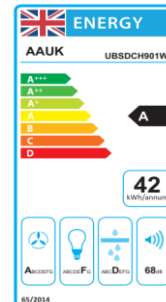

Appliance Data Sheet

Product Type	Cooker Hood
Product Code	UBSDCH901W
	Product Description
	Designer In-Ceiling Hood

Features / Specification

Barcode	8422248616164
Colour	White
Hood Width	870mm
Fan Speeds	3
Extraction Rate (EU66)	618.8m ³ /h
Lights	2 x 5W LED Lamps
Grease Filter	2 x Aluminium Filters
Controls	Touch Control / Remote Control
Noise Level	68 dB (A)
Carbon Filters	2 x SCF1
Air Outlet Diameter	150mm
Motor Rating	220-240V - 50Hz - 230w
Maximum Load	240 Watts
Chimney Extension	N/A

Dimensions & Technical Information

Product Dimensions width x depth x height	870 x 500 x 319mm
Packed Dimensions width x depth x height	957 x 557 x 389mm
Product Weight (kg)	25Kg Packed / 21Kg Unpacked