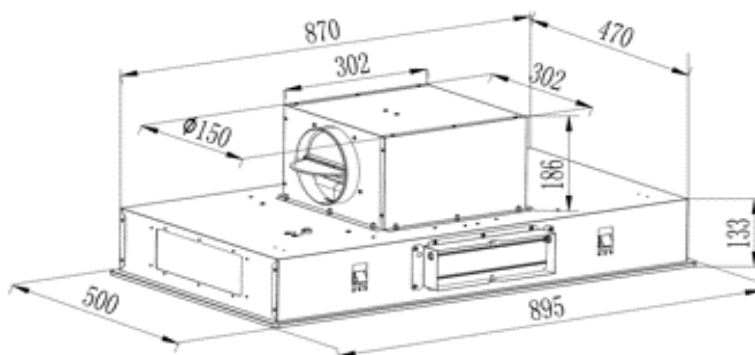

Appliance Data Sheet

Product Type	Cooker Hood
Product Code	UBSDCH901W
	Product Description
	Designer In-Ceiling Hood

Features / Specification

Barcode	8422248616164
Colour	White
Hood Width	870mm
Fan Speeds	3
Extraction Rate (EU66)	618.8m ³ /h
Lights	2 x 5W LED Lamps
Grease Filter	2 x Aluminium Filters
Controls	Touch Control / Remote Control
Noise Level	68 dB (A)
Carbon Filters	2 x SCF1
Air Outlet Diameter	150mm
Motor Rating	220-240V - 50Hz - 230w
Maximum Load	240 Watts
Chimney Extension	N/A

Dimensions & Technical Information

Product Dimensions width x depth x height	870 x 500 x 319mm
Packed Dimensions width x depth x height	957 x 557 x 389mm
Product Weight (kg)	25Kg Packed / 21Kg Unpacked