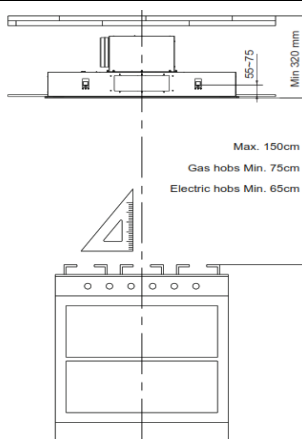

Appliance Data Sheet

Product Type	Cooker Hood
Product Code	UBSDCH901W
	Product Description
	Designer In-Ceiling Hood

Features / Specification

Barcode	8422248616164
Colour	White
Hood Width	870mm
Fan Speeds	3
Extraction Rate (EU66)	618.8m ³ /h
Lights	2 x 5W LED Lamps
Grease Filter	2 x Aluminium Filters
Controls	Touch Control / Remote Control
Noise Level	68 dB (A)
Carbon Filters	2 x SCF1
Air Outlet Diameter	150mm
Motor Rating	220-240V - 50Hz - 230w
Maximum Load	240 Watts
Chimney Extension	N/A

Dimensions & Technical Information

Product Dimensions width x depth x height	870 x 500 x 319mm
Packed Dimensions width x depth x height	957 x 557 x 389mm
Product Weight (kg)	25Kg Packed / 21Kg Unpacked