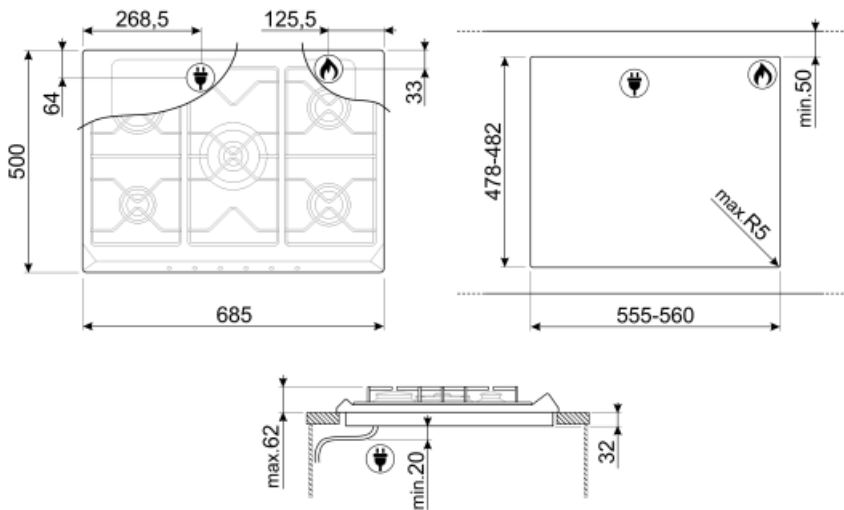

SR975PGH

Product Family	Hob
Built-in	Traditional
Dimensions	70/75 cm
Power supply	Gas
Type	Gas
EAN code	8017709200176

Aesthetics

Aesthetics	Victoria
Colour	Cream
Material	Enamelled
Pan stands	Cast iron
Type of control setting	Control knobs
Control knobs position	Front
No. of controls	6
Controls colour	Chrome
Serigraphy colour	Grey

Programs / Functions

Total no. of cook zones	5
No. of gas cook zones	5

Options

Standard cut out	478-482x555-560 mm
------------------	--------------------

Technical Features

Front left - Gas - AUX - 1.10 kW

Electrical Connection

Nominal power (W)	1 W	Frequency (Hz)	50/60 Hz
Voltage (V)	220-240 V	Power supply cable length	120 cm

Gas Connection

Gas Type	G20 Natural gas	Other gas connections provided	Conical
Gas connection	Cilindrical	Gas connection rating (W)	11900 W