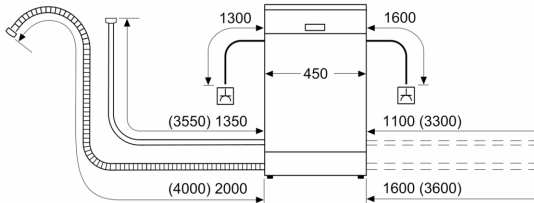

### Flexible loading and smart remote control of your dishwasher via the Home Connect app.

- Dimensions (HxWxD): 84.5 x 45 x 60cm

<sup>1</sup> Scale of Energy Efficiency Classes from A to G

<sup>2</sup> Energy consumption in kWh per 100 cycles (in programme Eco 50 °C)

#### Flexible design elements

- Vario Drawer - loading of cutlery on 3rd level
- Vario Flex basket system
- 3 stage Rackmatic height-adjustable top basket
- Low friction wheels on bottom basket
- Anti-slip protection strips in upper basket
- Rack Stopper to prevent derailing of bottom basket
- 2 foldable plate racks in top basket
- 2 foldable plate racks in bottom basket
- Upper rack cup shelf
- Lower rack cup shelf
- Glass rack in bottom basket

**Series 4, Free-standing dishwasher,  
45 cm, White  
SPS4HMW49G**

measurements in mm

⏏ socket  
( ) values with extension kit