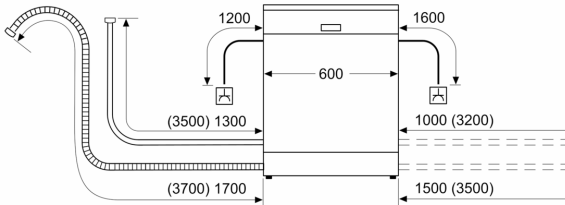

### Flexible design elements

- Max Flex baskets Basket system with red coloured touchpoints
- Vario Drawer - loading of cutlery on 3rd level
- 3 stage Rackmatic height-adjustable top basket
- Smooth running wheels on upper basket
- Low friction wheels on bottom basket
- Anti-slip protection strips in upper basket
- Rack Stopper to prevent derailing of bottom basket
- 2 foldable plate racks in top basket
- 6 foldable plate racks in bottom basket
- Upper rack cup shelf
- Lower rack cup shelf

- Anti-Fingerprint surface coating
- Stainless steel interior
- Dimensions (HxWxD): 84.5 x 60 x 60cm

**Series 6, Free-standing dishwasher,  
60 cm, Silver inox  
SMS6TCI01G**

measurements in mm

⏏ socket  
( ) values with extension kit