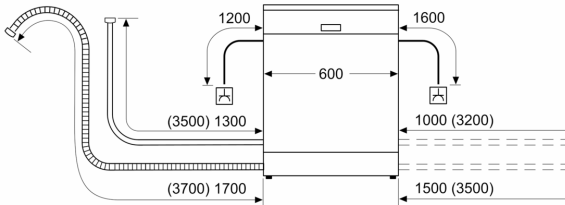

Technical Data

Energy Efficiency Class:	B
Energy Consumption for 100 cycles Eco Programme:	65 kWh
Maximum number of place settings:	14
The water consumption of the eco programme in liters per cycle:	9.0 l
Programme duration:	3:35 h
Airborne acoustical noise emissions :	42 dB(A) re 1 pW
Airborne acoustical noise emission class:	B
Built-in / Free-standing:	Freestanding
Height of removable worktop:	30 mm
Dimensions of the product (HxWxD):	845 x 600 x 600 mm
Depth with open door 90 degree:	1155 mm
Adjustable feet:	Yes - all
Maximum adjustability feet:	20 mm
Adjustable plinth:	No
Net weight:	51.3 kg
Gross weight:	52.9 kg
Connection rating:	2400 W
Fuse protection:	10 A
Voltage:	220-240 V
Frequency:	50; 60 Hz
Length electrical supply cord:	175.0 cm
Plug type:	GB plug
Length inlet hose:	165 cm
Length outlet hose:	190 cm
EAN code:	4242005470570
Installation typology:	Free-standing with built under possibility

Design features

- Time delay (3, 6 or 24 hours)
- Remaining programme time indicator (min)
- Leak protection system
- Tamperproof controls
- Self-cleaning filter system with 3 piece corrugated filter
- Anti-Fingerprint surface coating
- Stainless steel interior
- Dimensions (HxWxD): 84.5 x 60 x 60cm

² Energy consumption in kWh per 100 cycles (in programme Eco 50 °C)

³ Water consumption in litres per cycle (in programme Eco 50 °C)

⁴ Duration of programme Eco 50 °C

¹ Scale of Energy Efficiency Classes from A to G

**Series 4, Free-standing dishwasher,
60 cm, Silver inox
SMS4EMI06G**

measurements in mm

⌚ socket
() values with extension kit