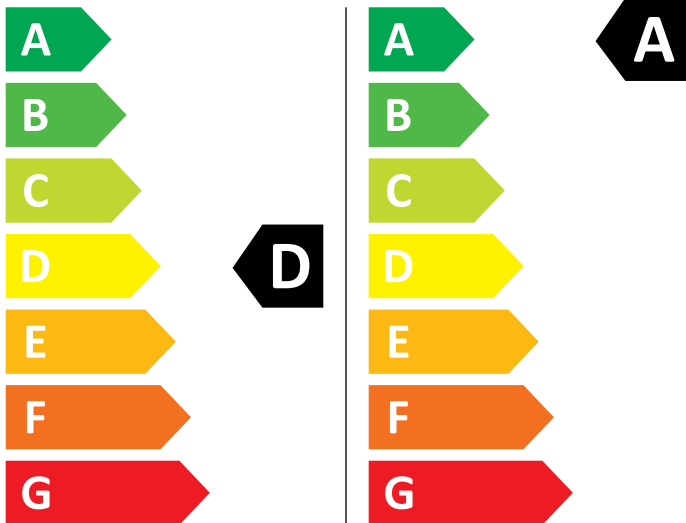

ENERG

AEG

LWR851605UD 914611309

307 kWh/100

51 kWh/100

6,0 kg

10,0 kg

75 L