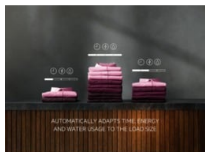

Specialcare wash-to-dry. customised care even for wool and delicates

SpecialCare Wash-to-Dry adapts to each fabric type for gentle yet effective cleaning. This Woolmark Blue certified machine, washes and dries everyday items, delicates, and wool. It also restores the water protection of your outdoor garments.

Preciseload— adapts energy and water usage to the load size

ProSense+ automatically adapts the cycle time, along with energy and water usage, in proportion to the size of the laundry load. So, you get customised laundry cycles that save energy and water when washing and drying smaller loads.