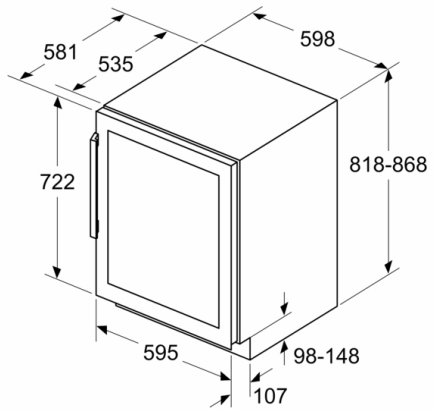

**Serie | 6, Wine cooler with glass door, 82 x 60 cm
KUW21AHG0G**

Your personal wine cellar: wine cabinet 81.8 cm high, 59.8 cm width with 2 precise temperature zone(s) with adjustable temperature between 5-20 °C and a triple glazed door.

Design features

- Number of Temperature Zones: 2
- Temperature range: 5-20 °C
- 5 PC bottle shelves for 0,75 l
- No.wooden grills in fridge: 3 PC

Key features - Fridge section

- Ventilation in plinth, the plinth size can be varied
- Door aperture angle 115°
- Lockable appliance: No
- Variable plinth adaption
- Right hinged door, door reversible

Dimension and installation

- Niche Dimensions: 82 cm H x 60 cm W x 56 cm D
- Dimensions: 81.8 cm H x 59.8 cm W x 58.1 cm D

Country Specific Options

- Based on the results of the standard 24-hour test. Actual consumption depends on usage/position of the appliance.
- This appliance is intended to be used exclusively for the storage of wine

Key features - Freezer section

Additional features

Serie | 6, Wine cooler with glass door, 82 x 60 cm
KUW21AHG0G

Measurements in mm

measurements in mm

measurements in mm