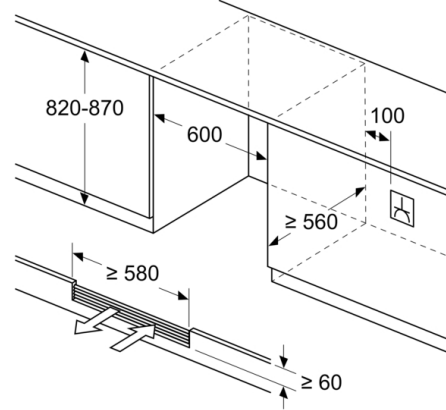

Design features

- Number of Temperature Zones: 2
- Temperature range: 5-20 °C
- 5 PC bottle shelves for 0,75 l
- No.wooden grills in fridge: 3 PC

Key features - Fridge section

- Ventilation in plinth, the plinth size can be varied
- Door aperture angle 115°
- Lockable appliance: No
- Variable plinth adaption
- Right hinged door, door reversible

Dimension and installation

- Niche Dimensions: 82 cm H x 60 cm W x 56 cm D
- Dimensions: 81.8 cm H x 59.8 cm W x 58.1 cm D

Country Specific Options

- Based on the results of the standard 24-hour test. Actual consumption depends on usage/position of the appliance.
- This appliance is intended to be used exclusively for the storage of wine

Key features - Freezer section

Additional features

Serie | 6, Wine cooler with glass door, 82 x 60 cm
KUW21AHG0G

Measurements in mm

measurements in mm

measurements in mm