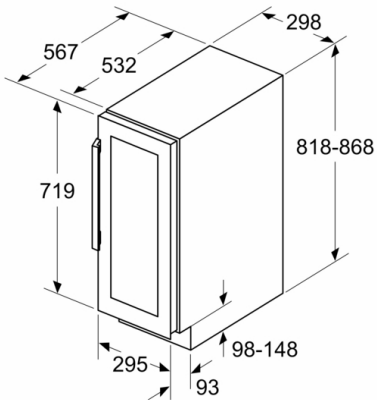

4 242005 265794

Serie | 6, Wine cooler with glass door, 82 x 30 cm KUW20VHF0G

Your personal wine cellar: built under wine cabinet 30cm width with adjustable temperature between 5°C and 20°C.

- KUW20VHF0G
- Built-in wine cabinet

- Ventilation in plinth, the plinth size can be varied
- Door aperture angle 115°
- Lockable appliance: No
- Variable plinth adaption
- Right hinged door, door reversible

Dimension and installation

- Niche Dimensions: 82 cm H x 30 cm W x 55 cm D
- Dimensions: 81.8 cm H x 29.8 cm W x 56.7 cm D

Serie | 6, Wine cooler with glass door, 82 x 30 cm
KUW20VHF0G

Measurements in mm

measurements in mm

measurements in mm