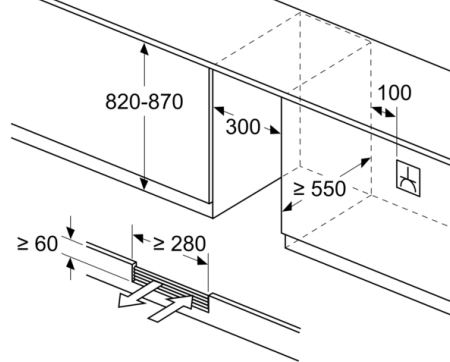

- Ventilation in plinth, the plinth size can be varied
- Door aperture angle 115°
- Lockable appliance: No
- Variable plinth adaption
- Right hinged door, door reversible

Dimension and installation

- Niche Dimensions: 82 cm H x 30 cm W x 55 cm D
- Dimensions: 81.8 cm H x 29.8 cm W x 56.7 cm D

Key features - Freezer section

Additional features

Design features

- EU19_EEK_D: F
- Total Volume : 58 l
- Net Fridge Volume : 58 l
- Net Freezer Volume : 0 l
- Annual Energy Consumption: 100 kWh/a
- Climate Class: SN-ST
- EU19_Fast freezer facility_D
- Noise Level : 38 dB , EU19_Noise emission class_D: C

Serie | 6, Wine cooler with glass door, 82 x 30 cm
KUW20VHF0G

Measurements in mm

measurements in mm

measurements in mm