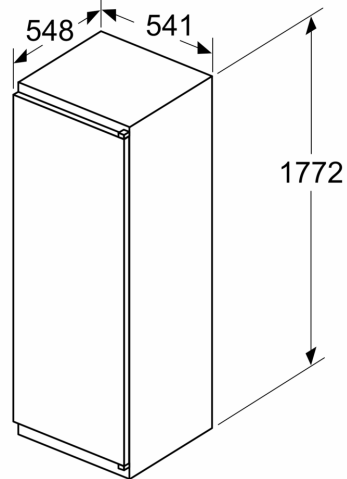

### Dimension and installation

- Dimensions: 177.2 cm H x 54.1 cm W x 54.8 cm D
- Niche Dimensions: 177.5 cm H x 56 cm W x 55 cm D

### Key features - Fridge section

- Right hinged door, door reversible
- Height adjustable front feet
- Length of power cord:230 cm
- Climate Class: SN-ST
- 220 - 240 V

### Key features - Freezer section

**Series 2, Built-in fridge with freezer section, 177.5 x 56 cm, sliding hinge KIL82NSE0G**

Measurements in mm

Measurements in mm

measurements in mm

measurements in mm  
Recommended gap dimensions for flat hinges