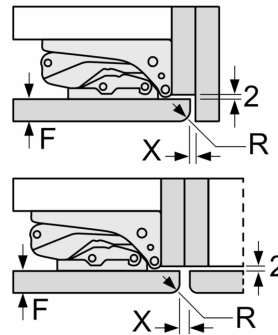

### Dimension and installation

- Dimensions: 177.2 cm H x 54.1 cm W x 54.8 cm D
- Niche Dimensions: 177.5 cm H x 56 cm W x 55 cm D

### Key features - Freezer section

**Series 2, Built-in fridge with freezer section, 177.5 x 56 cm, sliding hinge KIL82NSE0G**

Measurements in mm

Measurements in mm

measurements in mm

measurements in mm  
Recommended gap dimensions for flat hinges

F	R	X
16-19	0-3	2.5
20	0-1	3
	2-3	2.5
21	0-1	3
	2-3	2.5
22	0	4
	1	3.5
	2-3	3

The gap dimensions recommended in the table must be adhered to in order to ensure that appliance doors do not collide with anything when they are opened, and to avoid causing damage to kitchen units.