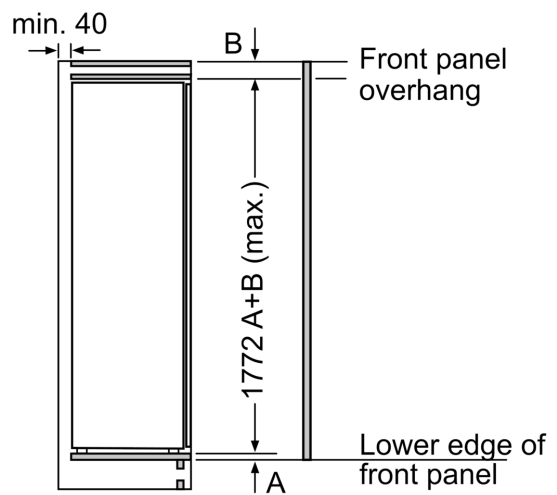

### Dimension and installation

- Dimensions: 177.2 cm H x 54.1 cm W x 54.8 cm D
- Niche Dimensions: 177.5 cm H x 56 cm W x 55 cm D

### Key features - Freezer section

**Series 2, Built-in fridge with freezer section, 177.5 x 56 cm, sliding hinge KIL82NSE0G**

Measurements in mm

Measurements in mm

measurements in mm

measurements in mm  
Recommended gap dimensions for flat hinges

F	R	X
16-19	0-3	2.5
20	0-1	3
	2-3	2.5
21	0-1	3
	2-3	2.5
22	0	4
	1	3.5
	2-3	3

The gap dimensions recommended in the table must be adhered to in order to ensure that appliance doors do not collide with anything when they are opened, and to avoid causing damage to kitchen units.