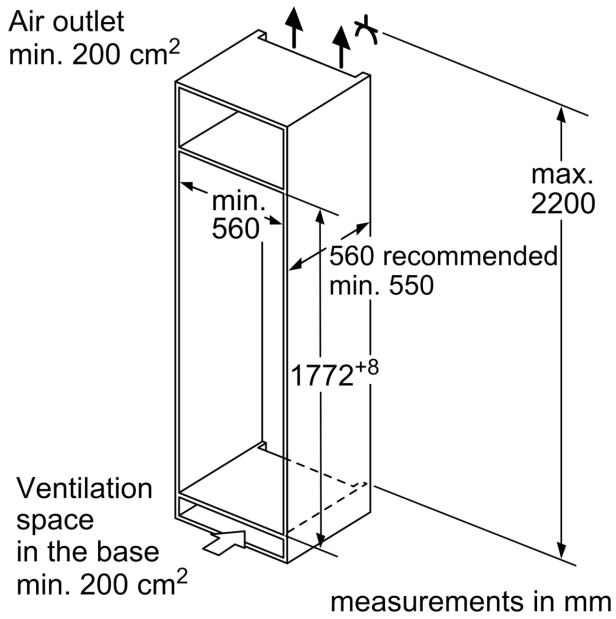

### Dimension and installation

- Dimensions: 177.2 cm H x 54.1 cm W x 54.8 cm D
- Niche Dimensions: 177.5 cm H x 56 cm W x 55 cm D

### Key features - Fridge section

- Right hinged door, door reversible
- Height adjustable front feet
- Length of power cord:230 cm
- Climate Class: SN-ST
- 220 - 240 V

### Key features - Freezer section

**Series 2, Built-in fridge with freezer section, 177.5 x 56 cm, sliding hinge KIL82NSE0G**

Measurements in mm

Measurements in mm

measurements in mm

measurements in mm  
Recommended gap dimensions for flat hinges

F	R	X
16-19	0-3	2.5
20	0-1	3
	2-3	2.5
21	0-1	3
	2-3	2.5
22	0	4
	1	3.5
	2-3	3

The gap dimensions recommended in the table must be adhered to in order to ensure that appliance doors do not collide with anything when they are opened, and to avoid causing damage to kitchen units.