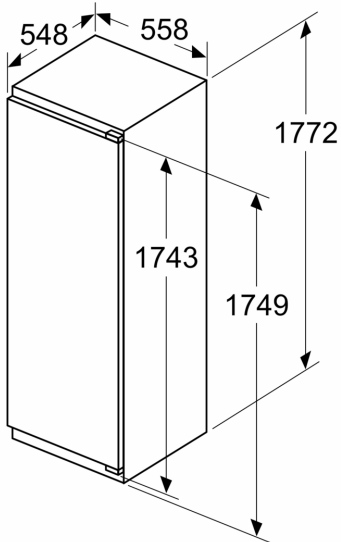

### Dimension and installation

- Dimensions: 177.2 cm H x 54.1 cm W x 54.8 cm D
- Niche Dimensions: 177.5 cm H x 56 cm W x 55 cm D

### Key features - Fridge section

- Right hinged door, door reversible
- Height adjustable front feet
- Length of power cord:230 cm
- Climate Class: SN-ST
- 220 - 240 V

### Key features - Freezer section

**Series 2, Built-in fridge with freezer section, 177.5 x 56 cm, sliding hinge KIL82NSE0G**

Measurements in mm

Measurements in mm

measurements in mm

measurements in mm  
Recommended gap dimensions for flat hinges

F	R	X
16-19	0-3	2.5
20	0-1	3
	2-3	2.5
21	0-1	3
	2-3	2.5
22	0	4
	1	3.5
	2-3	3

The gap dimensions recommended in the table must be adhered to in order to ensure that appliance doors do not collide with anything when they are opened, and to avoid causing damage to kitchen units.