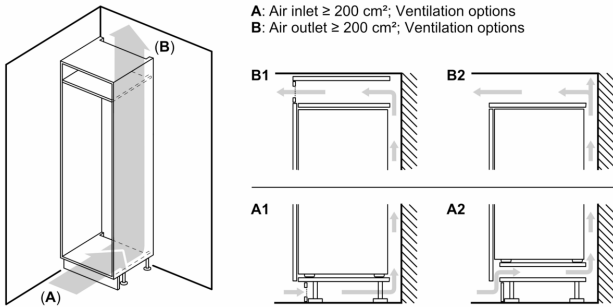

### Dimension and installation

- Dimensions: 177.2 cm H x 54.1 cm W x 54.8 cm D
- Niche Dimensions: 177.5 cm H x 56 cm W x 55 cm D

### Key features - Fridge section

- Right hinged door, door reversible
- Height adjustable front feet
- Length of power cord:230 cm
- Climate Class: SN-ST
- 220 - 240 V

### Key features - Freezer section

**Series 2, Built-in fridge with freezer section, 177.5 x 56 cm, sliding hinge KIL82NSE0G**

Measurements in mm

Measurements in mm

measurements in mm

measurements in mm  
Recommended gap dimensions for flat hinges