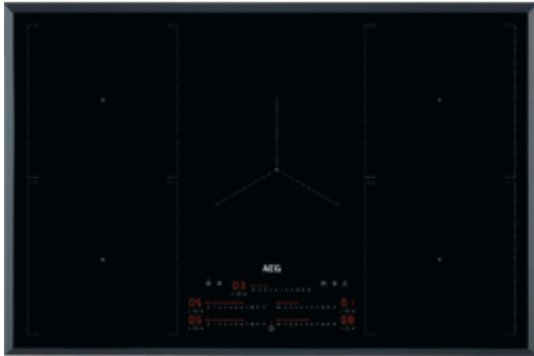

### More space. More taste. At once

The 6000 Bridge Induction Hob can easily cope when you're cooking with bigger pans. The Bridge function links two cooking zones on two sides of the hob to fit any large or long pan. The bridged zone will share the same temperature and time.

### DoubleBridge. Makes more of your hob

With DoubleBridge, you can combine two cooking zones on two different cooking areas. Perfect for accommodating cookware of various sizes, the feature also aligns temperature and time settings for maximum flexibility in the kitchen.

### Technical Specs :

- PNC : 949 597 902
- EAN number : 7332543821778
- Width (mm) : 780
- Depth (mm) : 520
- Voltage (V) : 220-240/400V2N
- Net Weight : 12.78
- Colour : Black