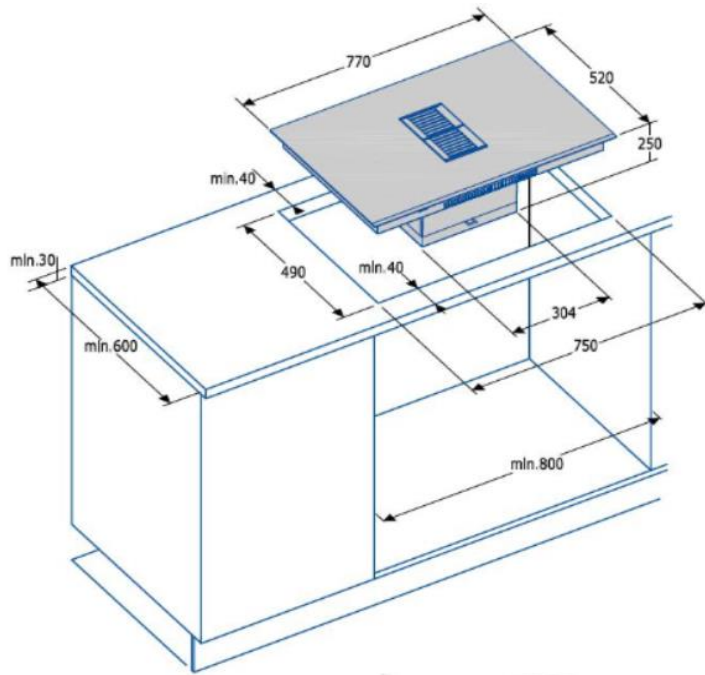

### Hob Features / Specification

Barcode	8422248614801
Colour	Black / Gun Metal Trim
Hob Surface Material	Ceramic Glass
No of Cooking Zones	4 (Flexible )
Heat Indicator Light	Yes
Timer	Yes
Child Safety Lock	Yes
Type of Control	Touch Control
Number of Power Levels	9
Keep Warm Function	Yes
Boost Function	Yes
Pause Function	Yes
Maximum Power	7.335kW
Extraction Grille	Gun Metal

### Cooker Hood Features / Specification

Fan Speeds	6
Extraction Rate (EU66)	579.3
Lights	N/A
Grease Filter	Yes
Controls	Touch Control
Noise Level	N/A
Carbon Filters	ICONKIT 1
Air Outlet Diameter	150mm
Motor Rating	135W
Maximum Load	135W
Chimney Extension	N/A

### Overall Weight and Dimensions

Hob Dimensions width x depth x height	770mm x 520mm x 296mm
Packed Dimensions width x depth x height	830mm x 580mm x 330mm
Product Weight (kg)	21kg Packed / 18.3kg Unpacked
Cut Out Dimension	750mm x 490mm
Complete Appliance Max Power	7335 watts