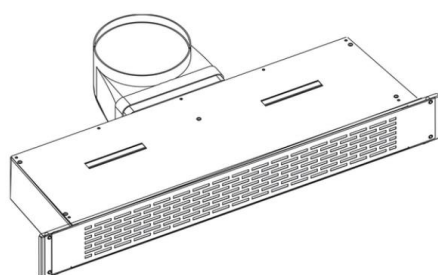

## Appliance Data Sheet

<b>Product Type</b>	<b>Electric Hob / Cooker Hood</b>
<b>Product Code</b>	<b>ICONFXP75DDG</b>
	<b>Product Description</b>
	Induction Hob with Built In Extractor

### Hob Features / Specification

Barcode	8422248614801
Colour	Black / Gun Metal Trim
Hob Surface Material	Ceramic Glass
No of Cooking Zones	4 (Flexible )
Heat Indicator Light	Yes
Timer	Yes
Child Safety Lock	Yes
Type of Control	Touch Control
Number of Power Levels	9
Keep Warm Function	Yes
Boost Function	Yes
Pause Function	Yes
Maximum Power	7.335kW
Extraction Grille	Gun Metal

### Cooker Hood Features / Specification

Fan Speeds	6
Extraction Rate (EU66)	579.3
Lights	N/A
Grease Filter	Yes
Controls	Touch Control
Noise Level	N/A
Carbon Filters	ICONKIT 1
Air Outlet Diameter	150mm
Motor Rating	135W
Maximum Load	135W
Chimney Extension	N/A

### Overall Weight and Dimensions

Hob Dimensions width x depth x height	770mm x 520mm x 296mm
Packed Dimensions width x depth x height	830mm x 580mm x 330mm
Product Weight (kg)	21kg Packed / 18.3kg Unpacked
Cut Out Dimension	750mm x 490mm
Complete Appliance Max Power	7335 watts