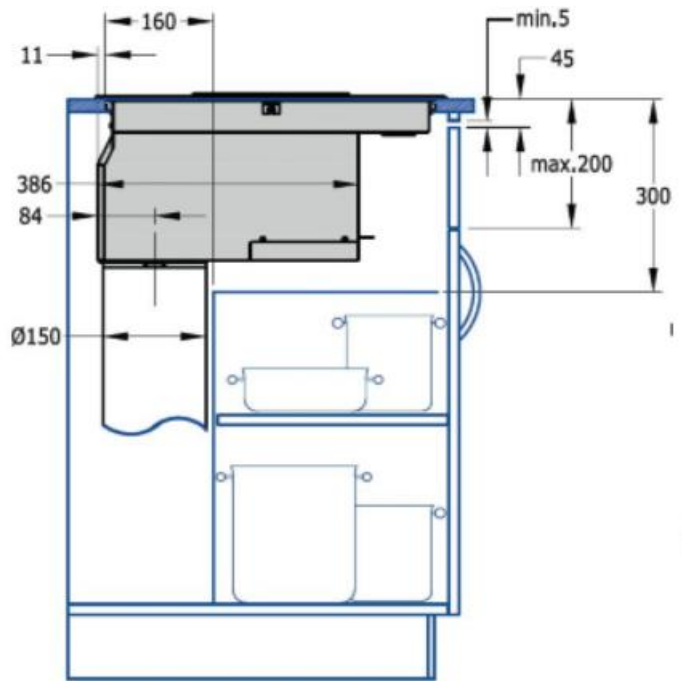

### Hob Features / Specification

Barcode	8422248614801
Colour	Black / Gun Metal Trim
Hob Surface Material	Ceramic Glass
No of Cooking Zones	4 (Flexible )
Heat Indicator Light	Yes
Timer	Yes
Child Safety Lock	Yes
Type of Control	Touch Control
Number of Power Levels	9
Keep Warm Function	Yes
Boost Function	Yes
Pause Function	Yes
Maximum Power	7.335kW
Extraction Grille	Gun Metal

### Cooker Hood Features / Specification

Fan Speeds	6
Extraction Rate (EU66)	579.3
Lights	N/A
Grease Filter	Yes
Controls	Touch Control
Noise Level	N/A
Carbon Filters	ICONKIT 1
Air Outlet Diameter	150mm
Motor Rating	135W
Maximum Load	135W
Chimney Extension	N/A

### Overall Weight and Dimensions

Hob Dimensions width x depth x height	770mm x 520mm x 296mm
Packed Dimensions width x depth x height	830mm x 580mm x 330mm
Product Weight (kg)	21kg Packed / 18.3kg Unpacked
Cut Out Dimension	750mm x 490mm
Complete Appliance Max Power	7335 watts